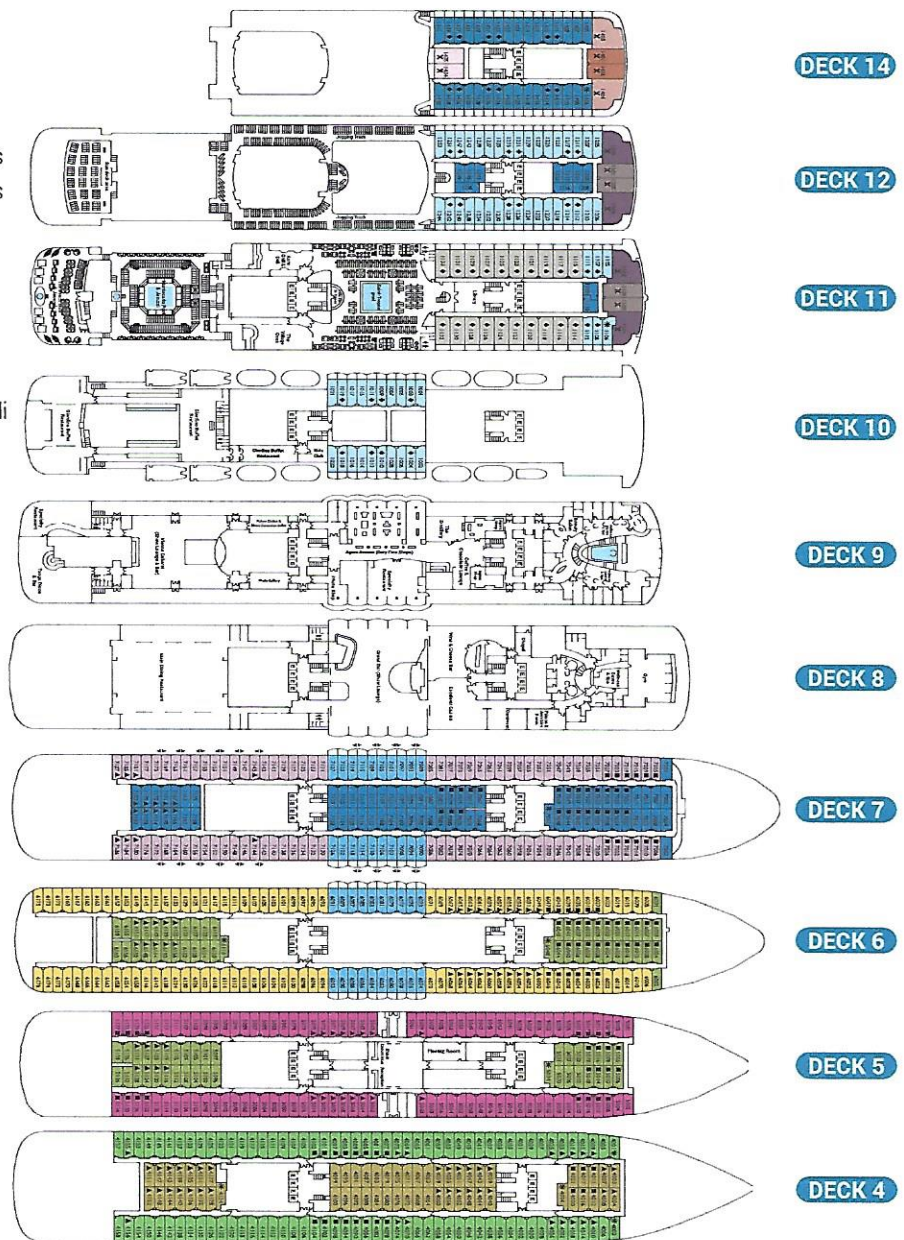

PLACES TO TREAT YOURSELF

- Deck 12** Sun Deck Area - Jogging Track
Deck 11 Saint-Tropez Pool - Montecarlo Pool & Jacuzzi - Library
Deck 10 Kid's Club
Deck 9 Wellness Centre & Spa - Beauty Salon - Photo Gallery - Agora Avenue (Duty Free Shops)
Deck 8 Wellness Centre & Spa - Gym - Pilates & Aerobics Room
Deck 5 Meeting Room - Shore Excursions - Reception
Deck 3 Medical Centre

YOUR SHIP

- 1,800 guests in 789 staterooms
- All Staterooms are equipped with a shower, minibar, telephone, hairdryer, safety deposit box & TV

Length 221 m
Tonnage 57,100 grt
Flag Cyprus

Deckplans and stateroom layouts are given purely as a guide. Size and layout may vary within the same category.